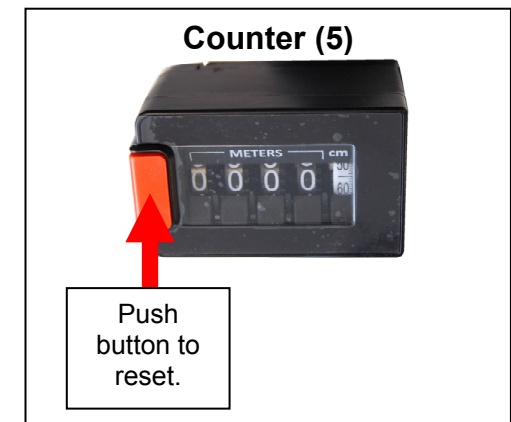

[www.nedo.com](http://www.nedo.com)

[info@nedo.com](mailto:info@nedo.com)

062613

31.07.2018

GENERAL INFORMATION

1	<b>Handle</b>
2	<b>Brake</b> Push button to stop the wheel
3	<b>Lever</b> Push to fold the handle
4	<b>Transport handle</b>
5	<b>Counter</b> Push the orange button to reset
6	<b>Stand</b>
7	<b>Pointer</b> Start and stop with the pointer on the marking of the wheel
8	<b>Reset button at handle</b> Push button to reset the counter
9	<b>Clip</b> If the handle is folded, fix with the clip for transport