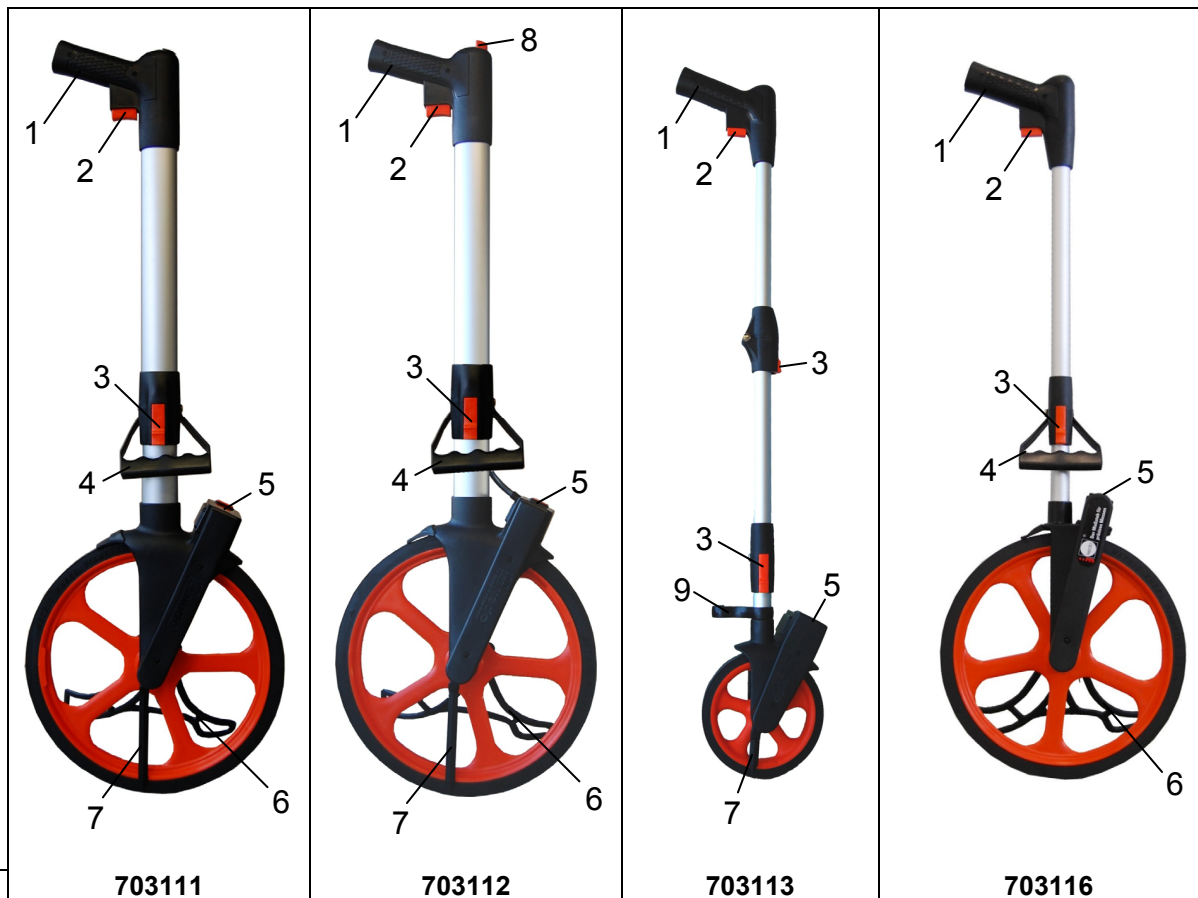

### Lightweight Measuring Wheel

**703 1 1 1**

**703 1 1 2**

**703 1 1 3**

**703 1 1 6**

**NEDO  
GmbH & Co. KG**

Hochgerichtstraße 39-43  
D-72280 Dornstetten

Tel.: +49 7443 2401 0  
Fax: +49 7443 2401 45

[www.nedo.com](http://www.nedo.com)

[info@nedo.com](mailto:info@nedo.com)

062613

31.07.2018

GENERAL INFORMATION

1	<b>Handle</b>
2	<b>Brake</b> Push button to stop the wheel
3	<b>Lever</b> Push to fold the handle
4	<b>Transport handle</b>
5	<b>Counter</b> Push the orange button to reset
6	<b>Stand</b>
7	<b>Pointer</b> Start and stop with the pointer on the marking of the wheel
8	<b>Reset button at handle</b> Push button to reset the counter
9	<b>Clip</b> If the handle is folded, fix with the clip for transport

<b>Technical Data</b>				
<b>Part-No.:</b>	<b>703111</b>	<b>703112</b>	<b>703113</b>	<b>703116</b>
Diameter of wheel:	318,31 mm	318,31 mm	159,15 mm	318,31 mm
Circumference:	1.000 mm	1.000 mm	500 mm	1.000 mm
Measuring range:	0 – 9.999,99 m	0 – 9.999,99 m	0 – 9.999,99 m	0 – 9.999,99 m
Resolution:	0,01m / 1cm	0,01m / 1cm	0,01m / 1cm	0,01m / 1cm
Accuracy:	0,05%	0,05%	0,05%	0,05%
Weight:	2,3 kg	2,4 kg	1,2 kg	2,1 kg